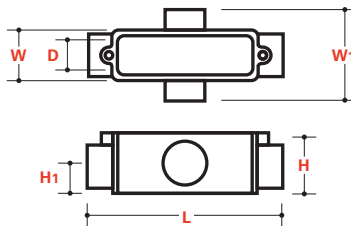

TYPE X

	NOMINAL		XW ITEM NO ABOVE GROUND	L		H		W		W1		H1		D		VOLUME		WEIGHT	
	SIZE	TYPE		IN	(MM)	IN	(MM)	IN	(MM)	IN	(MM)	IN	(MM)	IN	(MM)	CU IN	(CM³)	LBS	(KG)
☐	3/4"	XW	07C-XW-X	8.375"	(213)	2.375"	(60)	1.840"	(47)	4.750"	(121)	1.000"	(25)	1.435"	(36)	13.90"	(228)	0.70	(0.32)
☐	1"	XW	10C-XW-X	8.375"	(213)	2.375"	(60)	1.840"	(47)	4.750"	(121)	1.000"	(25)	1.700"	(43)	13.90"	(228)	0.70	(0.32)
☐	1-1/4"	XW	12C-XW-X	10.125"	(257)	3.000"	(76)	2.540"	(64)	6.437"	(163)	1.188"	(30)	2.045"	(52)	32.00"	(524)	1.60	(0.73)
☐	1-1/2"	XW	15C-XW-X	10.125"	(257)	3.000"	(76)	2.540"	(64)	6.437"	(163)	1.188"	(30)	2.285"	(58)	32.00"	(524)	1.50	(0.68)
☐	2"	XW	20D-XW-X	13.375"	(340)	4.000"	(102)	3.040"	(77)	7.188"	(182)	1.812"	(46)	2.520"	(64)	70.75"	(1,160)	3.00	(1.36)
☐	2-1/2"	XW	25D-XW-X	13.375"	(340)	4.000"	(102)	3.040"	(77)	7.188"	(182)	1.812"	(46)	3.025"	(77)	70.75"	(1,160)	2.50	(1.13)
☐	3"	XW	30D-XW-X	21.750"	(552)	6.000"	(152)	5.875"	(149)	11.500"	(292)	3.000"	(76)	3.520"	(89)	425.00"	(6,964)	4.24	(1.92)
☐	3-1/2"	XW	35D-XW-X	21.750"	(552)	6.000"	(152)	5.875"	(149)	11.500"	(292)	3.000"	(76)	4.025"	(102)	425.00"	(6,964)	4.24	(1.92)
☐	4"	XW	40D-XW-X	21.750"	(552)	6.000"	(152)	5.875"	(149)	11.500"	(292)	3.000"	(76)	4.520"	(115)	425.00"	(6,964)	4.24	(1.92)

THERMOPLASTIC PLUG

	NOMINAL		ITEM NO
	SIZE	TYPE	
☐	3/4"	XW	07-ID-26
☐	1"	XW	10-ID-26
☐	1-1/4"	XW	12-ID-26
☐	1-1/2"	XW	15-ID-26
☐	2"	XW	20-ID-26
☐	2-1/2"	XW	25-ID-26
☐	3"	XW	30-ID-26
☐	3-1/2"	XW	35-ID-26
☐	4"	XW	40-ID-26
☐	5"	XW	50-ID-26
☐	6"	XW	60-ID-26