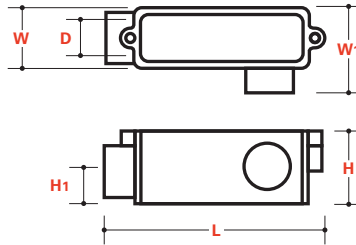

TYPE LL

	NOMINAL		XW ITEM NO ABOVE GROUND	L		H		W		W1		H1		D		VOLUME		WEIGHT	
	SIZE	TYPE		IN	(MM)	IN	(MM)	IN	(MM)	IN	(MM)	IN	(MM)	IN	(MM)	CU IN	(CM³)	LBS	(KG)
☐	3/4"	XW	07C-SW-LL	7.375"	(187)	2.375"	(60)	1.840"	(47)	3.500"	(89)	1.000"	(25)	1.435"	(36)	13.90"	(228)	0.70	(0.32)
☐	1"	XW	10C-SW-LL	7.375"	(187)	2.375"	(60)	1.840"	(47)	3.500"	(89)	1.000"	(25)	1.700"	(43)	13.90"	(228)	0.70	(0.32)
☐	1-1/4"	XW	12C-SW-LL	9.000"	(229)	2.875"	(73)	2.540"	(64)	4.500"	(114)	1.188"	(30)	2.045"	(52)	32.00"	(524)	1.20	(0.54)
☐	1-1/2"	XW	15C-SW-LL	9.000"	(229)	2.875"	(73)	2.540"	(64)	4.500"	(114)	1.188"	(30)	2.285"	(58)	32.00"	(524)	1.10	(0.50)
☐	2"	XW	20D-SW-LL	11.250"	(286)	4.000"	(102)	3.040"	(77)	5.500"	(140)	1.812"	(46)	2.520"	(64)	70.75"	(1,160)	2.50	(1.13)
☐	2-1/2"	XW	25D-SW-LL	11.250"	(286)	4.000"	(102)	3.040"	(77)	5.500"	(140)	1.812"	(46)	3.025"	(77)	70.75"	(1,160)	2.50	(1.13)
☐	3"	XW	30D-SW-LL	16.125"	(410)	6.000"	(152)	5.875"	(149)	8.750"	(222)	3.000"	(76)	3.520"	(89)	425.00"	(6,964)	4.24	(1.92)
☐	3-1/2"	XW	35D-SW-LL	16.125"	(410)	6.000"	(152)	5.875"	(149)	8.750"	(222)	3.000"	(76)	4.025"	(102)	425.00"	(6,964)	4.24	(1.92)
☐	4"	XW	40D-SW-LL	16.125"	(410)	6.000"	(152)	5.875"	(149)	8.750"	(222)	3.000"	(76)	4.520"	(115)	425.00"	(6,964)	4.24	(1.92)