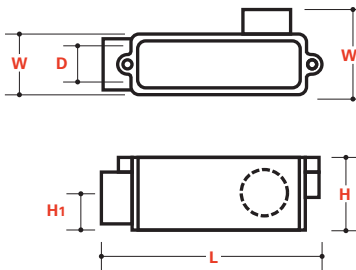

TYPE LR

	NOMINAL		XW ITEM NO ABOVE GROUND	L		H		W		W1		H1		D		VOLUME		WEIGHT	
	SIZE	TYPE		IN	(MM)	IN	(MM)	IN	(MM)	IN	(MM)	IN	(MM)	IN	(MM)	CU IN	(CM³)	LBS	(KG)
☐	3/4"	XW	07C-SW-LR	7.375"	(187)	2.375"	(60)	1.840"	(47)	3.500"	(89)	1.000"	(25)	1.435"	(36)	13.90"	(228)	0.70	(0.32)
☐	1"	XW	10C-SW-LR	7.375"	(187)	2.375"	(60)	1.840"	(47)	3.500"	(89)	1.000"	(25)	1.700"	(43)	13.90"	(228)	0.70	(0.32)
☐	1-1/4"	XW	12C-SW-LR	9.000"	(229)	2.875"	(73)	2.540"	(64)	4.500"	(114)	1.188"	(30)	2.045"	(52)	32.00"	(524)	1.20	(0.54)
☐	1-1/2"	XW	15C-SW-LR	9.000"	(229)	2.875"	(73)	2.540"	(64)	4.500"	(114)	1.188"	(30)	2.285"	(58)	32.00"	(524)	1.10	(0.50)
☐	2"	XW	20D-SW-LR	11.250"	(286)	4.000"	(102)	3.040"	(77)	5.500"	(140)	1.812"	(46)	2.520"	(64)	70.75"	(1,160)	2.50	(1.13)
☐	2-1/2"	XW	25D-SW-LR	11.250"	(286)	4.000"	(102)	3.040"	(77)	5.500"	(140)	1.812"	(46)	3.025"	(77)	70.75"	(1,160)	2.50	(1.13)
☐	3"	XW	30D-SW-LR	16.125"	(410)	6.000"	(152)	5.875"	(149)	8.750"	(222)	3.000"	(76)	3.520"	(89)	425.00"	(6,964)	4.24	(1.92)
☐	3-1/2"	XW	35D-SW-LR	16.125"	(410)	6.000"	(152)	5.875"	(149)	8.750"	(222)	3.000"	(76)	4.025"	(102)	425.00"	(6,964)	4.24	(1.92)
☐	4"	XW	40C-SW-LR	16.125"	(410)	6.000"	(152)	5.875"	(149)	8.750"	(222)	3.000"	(76)	4.520"	(115)	425.00"	(6,964)	4.24	(1.92)