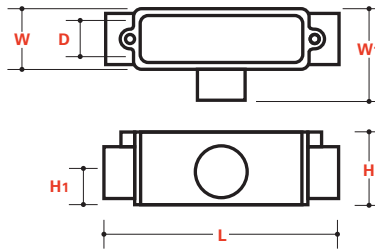

CONDUIT BODIES (XW)

TYPE T

	NOMINAL		XW ITEM NO ABOVE GROUND	L		H		W		W1		H1		D		VOLUME		WEIGHT	
	SIZE	TYPE		IN	(MM)	IN	(MM)	IN	(MM)	IN	(MM)	IN	(MM)	IN	(MM)	CU IN	(CM³)	LBS	(KG)
☐	3/4"	XW	07C-XW-T	8.375"	(213)	2.375"	(60)	1.840"	(47)	3.500"	(89)	1.000"	(25)	1.435"	(36)	13.90"	(228)	0.70	(0.32)
☐	1"	XW	10C-XW-T	8.375"	(213)	2.375"	(60)	1.840"	(47)	3.500"	(89)	1.000"	(25)	1.700"	(43)	13.90"	(228)	0.70	(0.32)
☐	1-1/4"	XW	12C-XW-T	10.125"	(257)	3.000"	(76)	2.540"	(64)	4.437"	(113)	1.188"	(30)	2.045"	(52)	32.00"	(524)	1.40	(0.64)
☐	1-1/2"	XW	15C-XW-T	10.125"	(257)	3.000"	(76)	2.540"	(64)	4.437"	(113)	1.188"	(30)	2.285"	(58)	32.00"	(524)	1.30	(0.59)
☐	2"	XW	20D-XW-T	13.375"	(340)	4.000"	(102)	3.040"	(77)	5.500"	(140)	1.812"	(46)	2.520"	(64)	70.75"	(1,160)	2.80	(1.27)
☐	2-1/2"	XW	25D-XW-T	13.375"	(340)	4.000"	(102)	3.040"	(77)	5.500"	(140)	1.812"	(46)	3.025"	(77)	70.75"	(1,160)	2.50	(1.13)
☐	3"	XW	30D-XW-T	21.750"	(552)	6.000"	(152)	5.875"	(149)	8.750"	(222)	3.000"	(76)	3.520"	(89)	425.00"	(6,964)	4.24	(1.92)
☐	3-1/2"	XW	35D-XW-T	21.750"	(552)	6.000"	(152)	5.875"	(149)	8.750"	(222)	3.000"	(76)	4.025"	(102)	425.00"	(6,964)	4.24	(1.92)
☐	4"	XW	40D-XW-T	21.750"	(552)	6.000"	(152)	5.875"	(149)	8.750"	(222)	3.000"	(76)	4.520"	(115)	425.00"	(6,964)	4.24	(1.92)