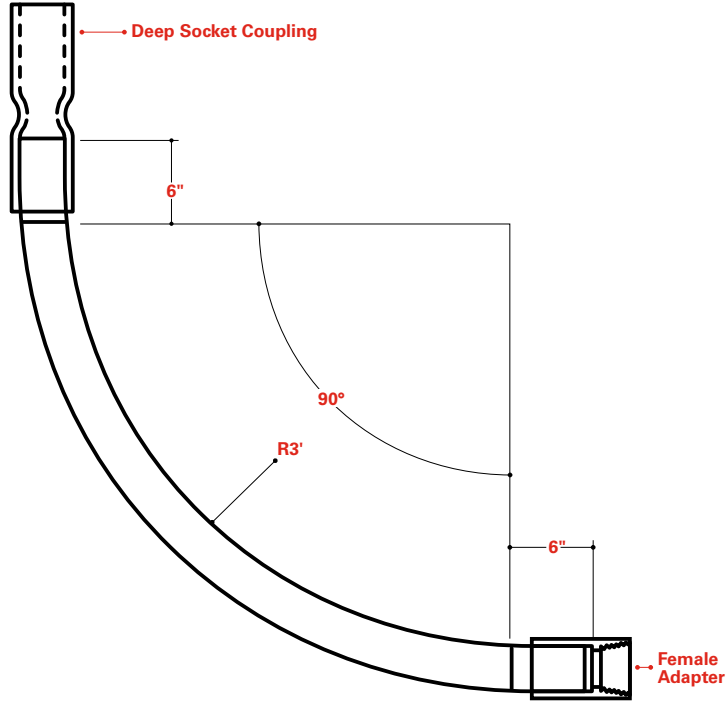

## ELBOWS WITH BONDED ON PVC COUPLINGS

2-1/2° PVC Deep Socket Coupling

5° PVC Deep Socket Coupling

Straight PVC Deep Socket Coupling

Male Adapters (PVC or Fiberglass)

Female Adapters (PVC or Fiberglass)

PVC Stubs

Deep Socket PVC Coupling bonded onto fiberglass elbow

Elbow with deep socket coupling and female adapter

Elbows can be supplied with one or two PVC bonded couplings. Replace “-P” suffix with: “-1D” for one coupling or “-2D” for two couplings. Champion elbows can also be supplied with 2-1/2° or 5° PVC offset couplings to correct conduit field misalignments. Contact Champion Fiberglass for pricing and item numbers on elbows with fiberglass PVC male and female adapters.

## XW 90° STANDARD RADIUS ELBOWS

	NOMINAL		XW ITEM NO		M		O-TANGENT (MIN)	R-RADIUS (MIN)	WEIGHT	
	SIZE	TYPE	BELOW GROUND	ABOVE GROUND					LBS	KG
<input type="checkbox"/>	3/4"	XW	07A-XW-9SR-P	07C-XW-9SR-P	1.41"	(36)	6" (152)	4.50" (114)	0.98	(0.4)
<input type="checkbox"/>	1"	XW	10A-XW-9SR-P	10C-XW-9SR-P	1.68"	(43)	6" (152)	5.75" (146)	1.19	(0.5)
<input type="checkbox"/>	1-1/4"	XW	12A-XW-9SR-P	12C-XW-9SR-P	2.02"	(51)	6" (152)	7.25" (184)	1.62	(0.7)
<input type="checkbox"/>	1-1/2"	XW	15A-XW-9SR-P	15C-XW-9SR-P	2.26"	(57)	6" (152)	8.25" (210)	2.42	(1.1)
<input type="checkbox"/>	2"	XW	20B-XW-9SR-P	20D-XW-9SR-P	2.50"	(65)	6" (152)	2.87" (241)	2.87	(1.3)