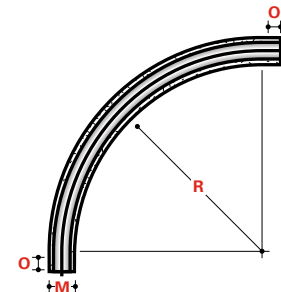

XW 90° STANDARD RADIUS ELBOWS

	NOMINAL		XW ITEM NO		M		O-TANGENT (MIN)	R-RADIUS (MIN)	WEIGHT	
	SIZE	TYPE	BELOW GROUND	ABOVE GROUND					LBS	KG
☐	3/4"	XW	07A-XW-9SR-P	07C-XW-9SR-P	1.41"	(36)	6" (152)	4.50" (114)	0.98	(0.4)
☐	1"	XW	10A-XW-9SR-P	10C-XW-9SR-P	1.68"	(43)	6" (152)	5.75" (146)	1.19	(0.5)
☐	1-1/4"	XW	12A-XW-9SR-P	12C-XW-9SR-P	2.02"	(51)	6" (152)	7.25" (184)	1.62	(0.7)
☐	1-1/2"	XW	15A-XW-9SR-P	15C-XW-9SR-P	2.26"	(57)	6" (152)	8.25" (210)	2.42	(1.1)
☐	2"	XW	20B-XW-9SR-P	20D-XW-9SR-P	2.50"	(65)	6" (152)	2.87" (241)	2.87	(1.3)

Standard radius elbows are available in 11-1/4°, 22-1/2°, 30° and 45° bends as well. Please contact Champion Fiberglass for additional information regarding pricing, dimensions, weights and item numbers.

Contact Champion Fiberglass for pricing and item numbers on elbows with fiberglass PVC male and female adapters.

90° elbows

90° x 12"

	NOMINAL		XW ITEM NO		M		O-TANGENT (MIN)	R-RADIUS (MIN)	WEIGHT	
	SIZE	TYPE	BELOW GROUND	ABOVE GROUND					LBS	KG
☐	3/4"	XW	07A-XW-90-P	07C-XW-90-P	1.41"	(36)	6" (152)	12" (305)	1.52	(0.69)
☐	1"	XW	10A-XW-90-P	10C-XW-90-P	1.68"	(43)	6" (152)	12" (305)	1.70	(0.77)
☐	1-1/4"	XW	12A-XW-90-P	12C-XW-90-P	2.02"	(51)	6" (152)	12" (305)	2.05	(0.93)
☐	1-1/2"	XW	15A-XW-90-P	15C-XW-90-P	2.26"	(57)	6" (152)	12" (305)	2.95	(1.34)
☐	2"	XW	20B-XW-90-P	20D-XW-90-P	2.50"	(63)	6" (152)	12" (305)	3.15	(1.43)
☐	2-1/2"	XW	25B-XW-90-P	25D-XW-90-P	3.00"	(76)	6" (152)	12" (305)	3.85	(1.75)
☐	3"	XW	30B-XW-90-P	30D-XW-90-P	3.50"	(89)	6" (152)	12" (305)	4.55	(2.06)
☐	3-1/2"	XW	35B-XW-90-P	35D-XW-90-P	4.00"	(102)	6" (152)	12" (305)	5.25	(2.38)