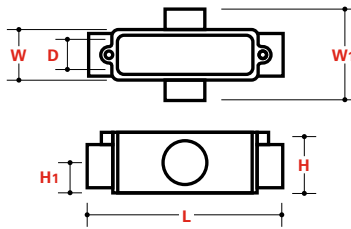

TYPE X

	NOMINAL		XW ITEM NO ABOVE GROUND	L		H		W		W1		H1		D		VOLUME		WEIGHT	
	SIZE	TYPE		INCH	(MM)	INCH	(MM)	INCH	(MM)	INCH	(MM)	INCH	(MM)	INCH	(MM)	CU IN	(CM³)	LBS	(KG)
☐	3/4"	XW	07C-XW-X	8.375"	(213)	2.375"	(60)	1.840"	(47)	4.750"	(121)	1.000"	(25)	1.435"	(36)	13.90"	(228)	0.70	(0.32)
☐	1"	XW	10C-XW-X	8.375"	(213)	2.375"	(60)	1.840"	(47)	4.750"	(121)	1.000"	(25)	1.700"	(43)	13.90"	(228)	0.70	(0.32)
☐	1-1/4"	XW	12C-XW-X	10.125"	(257)	3.000"	(76)	2.540"	(64)	6.437"	(163)	1.188"	(30)	2.045"	(52)	32.00"	(524)	1.60	(0.73)
☐	1-1/2"	XW	15C-XW-X	10.125"	(257)	3.000"	(76)	2.540"	(64)	6.437"	(163)	1.188"	(30)	2.285"	(58)	32.00"	(524)	1.50	(0.68)
☐	2"	XW	20D-XW-X	13.375"	(340)	4.000"	(102)	3.040"	(77)	7.188"	(182)	1.812"	(46)	2.520"	(64)	70.75"	(1,160)	3.00	(1.36)
☐	2-1/2"	XW	25D-XW-X	13.375"	(340)	4.000"	(102)	3.040"	(77)	7.188"	(182)	1.812"	(46)	3.025"	(77)	70.75"	(1,160)	2.50	(1.13)
☐	3"	XW	30D-XW-X	21.750"	(552)	6.000"	(152)	5.875"	(149)	11.500"	(292)	3.000"	(76)	3.520"	(89)	425.00"	(6,964)	4.24	(1.92)
☐	3-1/2"	XW	35D-XW-X	21.750"	(552)	6.000"	(152)	5.875"	(149)	11.500"	(292)	3.000"	(76)	4.025"	(102)	425.00"	(6,964)	4.24	(1.92)
☐	4"	XW	40D-XW-X	21.750"	(552)	6.000"	(152)	5.875"	(149)	11.500"	(292)	3.000"	(76)	4.520"	(115)	425.00"	(6,964)	4.24	(1.92)

THERMOPLASTIC PLUG

	NOMINAL		ITEM NO
	SIZE	TYPE	
☐	3/4"	XW	07-ID-26
☐	1"	XW	10-ID-26
☐	1-1/4"	XW	12-ID-26
☐	1-1/2"	XW	15-ID-26
☐	2"	XW	20-ID-26
☐	2-1/2"	XW	25-ID-26
☐	3"	XW	30-ID-26
☐	3-1/2"	XW	35-ID-26
☐	4"	XW	40-ID-26
☐	5"	XW	50-ID-26
☐	6"	XW	60-ID-26