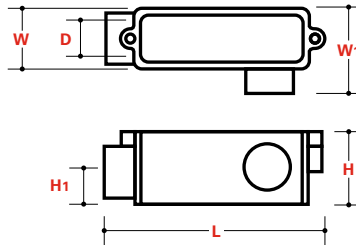

TYPE LL

	NOMINAL		XW ITEM NO ABOVE GROUND	L		H		W		W1		H1		D		VOLUME		WEIGHT	
	SIZE	TYPE		INCH	(MM)	INCH	(MM)	INCH	(MM)	INCH	(MM)	INCH	(MM)	INCH	(MM)	CU IN	(CM³)	LBS	(KG)
☐	3/4"	XW	07C-SW-LL	7.375"	(187)	2.375"	(60)	1.840"	(47)	3.500"	(89)	1.000"	(25)	1.435"	(36)	13.90"	(228)	0.70	(0.32)
☐	1"	XW	10C-SW-LL	7.375"	(187)	2.375"	(60)	1.840"	(47)	3.500"	(89)	1.000"	(25)	1.700"	(43)	13.90"	(228)	0.70	(0.32)
☐	1-1/4"	XW	12C-SW-LL	9.000"	(229)	2.875"	(73)	2.540"	(64)	4.500"	(114)	1.188"	(30)	2.045"	(52)	32.00"	(524)	1.20	(0.54)
☐	1-1/2"	XW	15C-SW-LL	9.000"	(229)	2.875"	(73)	2.540"	(64)	4.500"	(114)	1.188"	(30)	2.285"	(58)	32.00"	(524)	1.10	(0.50)
☐	2"	XW	20D-SW-LL	11.250"	(286)	4.000"	(102)	3.040"	(77)	5.500"	(140)	1.812"	(46)	2.520"	(64)	70.75"	(1,160)	2.50	(1.13)
☐	2-1/2"	XW	25D-SW-LL	11.250"	(286)	4.000"	(102)	3.040"	(77)	5.500"	(140)	1.812"	(46)	3.025"	(77)	70.75"	(1,160)	2.50	(1.13)
☐	3"	XW	30D-SW-LL	16.125"	(410)	6.000"	(152)	5.875"	(149)	8.750"	(222)	3.000"	(76)	3.520"	(89)	425.00"	(6,964)	4.24	(1.92)
☐	3-1/2"	XW	35D-SW-LL	16.125"	(410)	6.000"	(152)	5.875"	(149)	8.750"	(222)	3.000"	(76)	4.025"	(102)	425.00"	(6,964)	4.24	(1.92)
☐	4"	XW	40D-SW-LL	16.125"	(410)	6.000"	(152)	5.875"	(149)	8.750"	(222)	3.000"	(76)	4.520"	(115)	425.00"	(6,964)	4.24	(1.92)