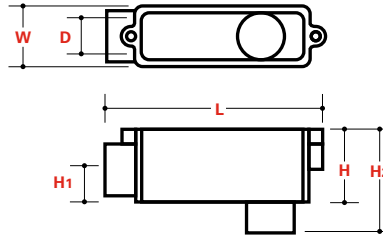

TYPE LB

	NOMINAL		IPS ITEM NO ABOVE GROUND	L		H		W		H1		H2		D		VOLUME		WEIGHT	
	SIZE	TYPE		INCH	(MM)	INCH	(MM)	INCH	(MM)	INCH	(MM)	INCH	(MM)	INCH	(MM)	CU IN	(CM³)	LBS	(KG)
☐	3/4"	SW	07C-SW-LB	7.375"	(187)	2.375"	(60)	1.840"	(47)	1.000"	(25)	3.900"	(99)	1.075"	(27)	13.90"	(228)	0.70	(0.32)
☐	1"	SW	10C-SW-LB	7.375"	(187)	2.375"	(60)	1.840"	(47)	1.000"	(25)	3.900"	(99)	1.340"	(34)	13.90"	(228)	0.70	(0.32)
☐	1-1/4"	SW	12C-SW-LB	9.000"	(229)	2.875"	(73)	2.540"	(64)	1.188"	(30)	4.875"	(124)	1.685"	(43)	32.00"	(524)	1.20	(0.54)
☐	1-1/2"	SW	15C-SW-LB	9.000"	(229)	2.875"	(73)	2.540"	(64)	1.188"	(30)	4.875"	(124)	1.910"	(48)	32.00"	(524)	1.10	(0.50)
☐	2"	SW	20C-SW-LB	11.250"	(286)	4.000"	(102)	3.040"	(77)	1.812"	(46)	6.687"	(170)	2.390"	(61)	70.75"	(1,160)	2.50	(1.13)
☐	2-1/2"	SW	25C-SW-LB	16.125"	(410)	6.000"	(152)	5.875"	(149)	3.000"	(76)	8.750"	(222)	3.508"	(89)	425.00"	(6,964)	4.24	(1.92)
☐	3"	SW	30C-SW-LB	16.125"	(410)	6.000"	(152)	5.875"	(149)	3.000"	(76)	8.750"	(222)	3.508"	(89)	425.00"	(6,964)	4.24	(1.92)
☐	4"	SW	40C-SW-LB	16.125"	(410)	6.000"	(152)	5.875"	(149)	3.000"	(76)	8.750"	(222)	4.508"	(114)	425.00"	(6,964)	4.24	(1.92)