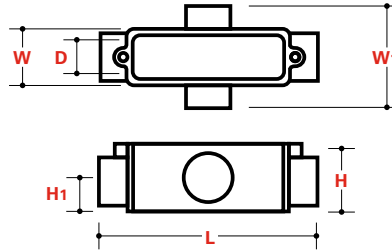

TYPE X

	NOMINAL		IPS ITEM NO ABOVE GROUND	L		H		W		W1		H1		D		VOLUME		WEIGHT	
	SIZE	TYPE		INCH	(MM)	INCH	(MM)	INCH	(MM)	INCH	(MM)	INCH	(MM)	INCH	(MM)	CU IN	(CM³)	LBS	(KG)
☐	3/4"	SW	07C-SW-X	8.375"	(213)	2.375"	(60)	1.840"	(47)	4.750"	(121)	1.000"	(25)	1.075"	(27)	13.90"	(228)	0.70	(0.32)
☐	1"	SW	10C-SW-X	8.375"	(213)	2.375"	(60)	1.840"	(47)	4.750"	(121)	1.000"	(25)	1.340"	(34)	13.90"	(228)	0.70	(0.32)
☐	1-1/4"	SW	12C-SW-X	10.125"	(257)	3.000"	(76)	2.540"	(64)	6.437"	(163)	1.188"	(30)	1.685"	(43)	32.00"	(524)	1.60	(0.73)
☐	1-1/2"	SW	15C-SW-X	10.125"	(257)	3.000"	(76)	2.540"	(64)	6.437"	(163)	1.188"	(30)	1.910"	(48)	32.00"	(524)	1.50	(0.68)
☐	2"	SW	20C-SW-X	13.375"	(340)	4.000"	(102)	3.040"	(77)	7.188"	(182)	1.812"	(46)	2.390"	(61)	70.75"	(1,160)	3.00	(1.36)
☐	2-1/2"	SW	25C-SW-X	21.750"	(552)	6.000"	(152)	5.875"	(149)	11.500"	(292)	3.000"	(76)	3.508"	(89)	425.00"	(6,964)	4.24	(1.92)
☐	3"	SW	30C-SW-X	21.750"	(552)	6.000"	(152)	5.875"	(149)	11.500"	(292)	3.000"	(76)	3.508"	(89)	425.00"	(6,964)	4.24	(1.92)
☐	4"	SW	40C-SW-X	21.750"	(552)	6.000"	(152)	5.875"	(149)	11.500"	(292)	3.000"	(76)	4.508"	(114)	425.00"	(6,964)	4.24	(1.92)

THERMOPLASTIC PLUG

	NOMINAL		ITEM NO
	SIZE	TYPE	
☐	3/4"	SW	07-IPS-26
☐	1"	SW	10-IPS-26
☐	1-1/4"	SW	12-IPS-26
☐	1-1/2"	SW	15-IPS-26
☐	2"	SW	20-IPS-26
☐	2-1/2"	SW	25-IPS-26
☐	3"	SW	30-IPS-26
☐	4"	SW	40-IPS-26
☐	4"	HW	40-IPS-26
☐	5"	SW	50-IPS-26
☐	5"	MW	50-IPS-26
☐	5"	HW	50-IPS-26
☐	6"	SW	60-IPS-26
☐	6"	MW	60-IPS-26
☐	6"	HW	60-IPS-26