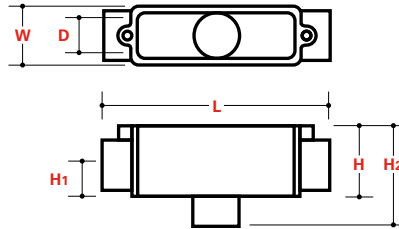

TYPE TB

	NOMINAL		ID ITEM NO ABOVE GROUND	L		H		W		H1		H2		D	VOLUME	WEIGHT						
	SIZE	TYPE		INCH	(MM)	INCH	(MM)	INCH	(MM)	INCH	(MM)	INCH	(MM)				INCH	(MM)	CU IN	(CM³)	LBS	(KG)
☐	2"	SW	20D-SW-TB	13.375"	(340)	4.000"	(102)	3.040"	(77)	1.812"	(46)	6.687"	(170)	2.390"	(61)	70.75"	(1,160)	2.80	(1.27)			
☐	2-1/2"	SW	25D-SW-TB	13.375"	(340)	4.000"	(102)	3.040"	(77)	1.812"	(46)	6.687"	(170)	3.508"	(89)	70.75"	(1,160)	2.80	(1.27)			
☐	3"	SW	30D-SW-TB	21.750"	(552)	6.000"	(152)	5.875"	(149)	3.000"	(76)	8.750"	(222)	3.508"	(89)	425.00"	(6,964)	4.24	(1.92)			
☐	3-1/2"	SW	35D-SW-TB	21.750"	(552)	6.000"	(152)	5.875"	(149)	3.000"	(76)	8.750"	(222)	-	-	425.00"	(6,964)	4.24	(1.92)			
☐	4"	SW	40D-SW-TB	21.750"	(552)	6.000"	(152)	5.875"	(149)	3.000"	(76)	8.750"	(222)	4.508"	(114)	425.00"	(6,964)	4.24	(1.92)