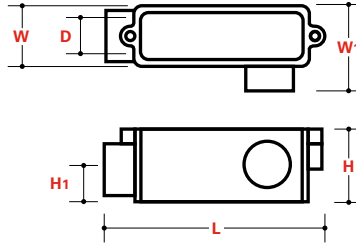

TYPE LL

	NOMINAL		ID ITEM NO ABOVE GROUND	L		H		W		W1		H1		D		VOLUME		WEIGHT	
	SIZE	TYPE		INCH	(MM)	INCH	(MM)	INCH	(MM)	INCH	(MM)	INCH	(MM)	INCH	(MM)	CU IN	(CM³)	LBS	(KG)
☐	2"	SW	20D-SW-LL	11.250"	(286)	4.000"	(102)	3.040"	(77)	5.500"	(140)	1.812"	(46)	2.390"	(61)	70.75"	(1,160)	2.50	(1.13)
☐	2-1/2"	SW	25D-SW-LL	11.250"	(286)	4.000"	(102)	3.040"	(77)	5.500"	(140)	1.812"	(46)	3.508"	(89)	70.75"	(1,160)	2.50	(1.13)
☐	3"	SW	30D-SW-LL	16.125"	(410)	6.000"	(152)	5.875"	(149)	8.750"	(222)	3.000"	(76)	3.508"	(89)	425.00"	(6,964)	4.24	(1.92)
☐	3-1/2"	SW	35D-SW-LL	16.125"	(410)	6.000"	(152)	5.875"	(149)	8.750"	(222)	3.000"	(76)	-	-	425.00"	(6,964)	4.24	(1.92)
☐	4"	SW	40D-SW-LL	16.125"	(410)	6.000"	(152)	5.875"	(149)	8.750"	(222)	3.000"	(76)	4.508"	(114)	425.00"	(6,964)	4.24	(1.92)