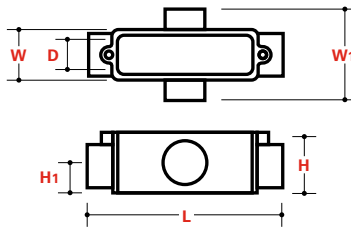

TYPE X

	NOMINAL		XW ITEM NO ABOVE GROUND	L		H		W		W1		H1		D		VOLUME		WEIGHT	
	SIZE	TYPE		INCH	(MM)	INCH	(MM)	INCH	(MM)	INCH	(MM)	INCH	(MM)	INCH	(MM)	CU IN	(CM³)	LBS	(KG)
☐	3/4"	XW	07C-XW-X	8.375"	(213)	2.375"	(60)	1.840"	(47)	4.750"	(121)	1.000"	(25)	1.435"	(36)	13.90"	(228)	0.70	(0.32)
☐	1"	XW	10C-XW-X	8.375"	(213)	2.375"	(60)	1.840"	(47)	4.750"	(121)	1.000"	(25)	1.700"	(43)	13.90"	(228)	0.70	(0.32)
☐	1-1/4"	XW	12C-XW-X	10.125"	(257)	3.000"	(76)	2.540"	(64)	6.437"	(163)	1.188"	(30)	2.045"	(52)	32.00"	(524)	1.60	(0.73)
☐	1-1/2"	XW	15C-XW-X	10.125"	(257)	3.000"	(76)	2.540"	(64)	6.437"	(163)	1.188"	(30)	2.285"	(58)	32.00"	(524)	1.50	(0.68)
☐	2"	XW	20D-XW-X	13.375"	(340)	4.000"	(102)	3.040"	(77)	7.188"	(182)	1.812"	(46)	2.520"	(64)	70.75"	(1,160)	3.00	(1.36)
☐	2-1/2"	XW	25D-XW-X	13.375"	(340)	4.000"	(102)	3.040"	(77)	7.188"	(182)	1.812"	(46)	3.025"	(77)	70.75"	(1,160)	2.50	(1.13)
☐	3"	XW	30D-XW-X	21.750"	(552)	6.000"	(152)	5.875"	(149)	11.500"	(292)	3.000"	(76)	3.520"	(89)	425.00"	(6,964)	4.24	(1.92)
☐	3-1/2"	XW	35D-XW-X	21.750"	(552)	6.000"	(152)	5.875"	(149)	11.500"	(292)	3.000"	(76)	4.025"	(102)	425.00"	(6,964)	4.24	(1.92)
☐	4"	XW	40D-XW-X	21.750"	(552)	6.000"	(152)	5.875"	(149)	11.500"	(292)	3.000"	(76)	4.520"	(115)	425.00"	(6,964)	4.24	(1.92)

THERMOPLASTIC PLUG

	NOMINAL		ITEM NO
	SIZE	TYPE	
☐	3/4"	XW	07-ID-26
☐	1"	XW	10-ID-26
☐	1-1/4"	XW	12-ID-26
☐	1-1/2"	XW	15-ID-26
☐	2"	XW	20-ID-26
☐	2-1/2"	XW	25-ID-26
☐	3"	XW	30-ID-26
☐	3-1/2"	XW	35-ID-26
☐	4"	XW	40-ID-26
☐	5"	XW	50-ID-26
☐	6"	XW	60-ID-26