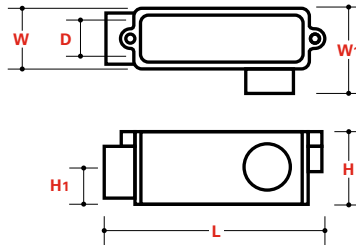

TYPE LL

	NOMINAL		XW ITEM NO ABOVE GROUND	L		H		W		W1		H1		D		VOLUME		WEIGHT	
	SIZE	TYPE		INCH	(MM)	INCH	(MM)	INCH	(MM)	INCH	(MM)	INCH	(MM)	INCH	(MM)	CU IN	(CM³)	LBS	(KG)
☐	3/4"	XW	07C-SW-LL	7.375"	(187)	2.375"	(60)	1.840"	(47)	3.500"	(89)	1.000"	(25)	1.435"	(36)	13.90"	(228)	0.70	(0.32)
☐	1"	XW	10C-SW-LL	7.375"	(187)	2.375"	(60)	1.840"	(47)	3.500"	(89)	1.000"	(25)	1.700"	(43)	13.90"	(228)	0.70	(0.32)
☐	1-1/4"	XW	12C-SW-LL	9.000"	(229)	2.875"	(73)	2.540"	(64)	4.500"	(114)	1.188"	(30)	2.045"	(52)	32.00"	(524)	1.20	(0.54)
☐	1-1/2"	XW	15C-SW-LL	9.000"	(229)	2.875"	(73)	2.540"	(64)	4.500"	(114)	1.188"	(30)	2.285"	(58)	32.00"	(524)	1.10	(0.50)
☐	2"	XW	20D-SW-LL	11.250"	(286)	4.000"	(102)	3.040"	(77)	5.500"	(140)	1.812"	(46)	2.520"	(64)	70.75"	(1,160)	2.50	(1.13)
☐	2-1/2"	XW	25D-SW-LL	11.250"	(286)	4.000"	(102)	3.040"	(77)	5.500"	(140)	1.812"	(46)	3.025"	(77)	70.75"	(1,160)	2.50	(1.13)
☐	3"	XW	30D-SW-LL	16.125"	(410)	6.000"	(152)	5.875"	(149)	8.750"	(222)	3.000"	(76)	3.520"	(89)	425.00"	(6,964)	4.24	(1.92)
☐	3-1/2"	XW	35D-SW-LL	16.125"	(410)	6.000"	(152)	5.875"	(149)	8.750"	(222)	3.000"	(76)	4.025"	(102)	425.00"	(6,964)	4.24	(1.92)
☐	4"	XW	40D-SW-LL	16.125"	(410)	6.000"	(152)	5.875"	(149)	8.750"	(222)	3.000"	(76)	4.520"	(115)	425.00"	(6,964)	4.24	(1.92)