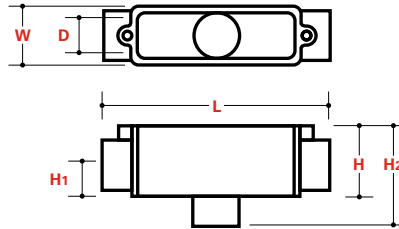

TYPE TB

	NOMINAL		ID ITEM NO ABOVE GROUND	L		H		W		H1		H2		D	VOLUME	WEIGHT						
	SIZE	TYPE		INCH	(MM)	INCH	(MM)	INCH	(MM)	INCH	(MM)	INCH	(MM)				INCH	(MM)	CU IN	(CM³)	LBS	(KG)
☐	2"	SW	20D-SW-TB	13.375"	(340)	4.000"	(102)	3.040"	(77)	1.812"	(46)	6.687"	(170)	2.390"	(61)	70.75"	(1,160)	2.80	(1.27)			
☐	2-1/2"	SW	25D-SW-TB	13.375"	(340)	4.000"	(102)	3.040"	(77)	1.812"	(46)	6.687"	(170)	3.508"	(89)	70.75"	(1,160)	2.80	(1.27)			
☐	3"	SW	30D-SW-TB	21.750"	(552)	6.000"	(152)	5.875"	(149)	3.000"	(76)	8.750"	(222)	3.508"	(89)	425.00"	(6,964)	4.24	(1.92)			
☐	3-1/2"	SW	35D-SW-TB	21.750"	(552)	6.000"	(152)	5.875"	(149)	3.000"	(76)	8.750"	(222)	-	-	425.00"	(6,964)	4.24	(1.92)			
☐	4"	SW	40D-SW-TB	21.750"	(552)	6.000"	(152)	5.875"	(149)	3.000"	(76)	8.750"	(222)	4.508"	(114)	425.00"	(6,964)	4.24	(1.92)