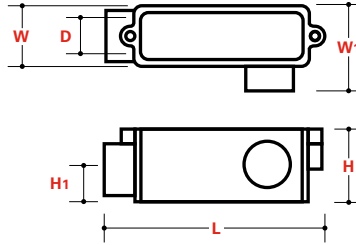

TYPE LL

	NOMINAL		ID ITEM NO ABOVE GROUND	L		H		W		W1		H1		D		VOLUME		WEIGHT			
	SIZE	TYPE		INCH	(MM)	INCH	(MM)	INCH	(MM)	INCH	(MM)	INCH	(MM)	INCH	(MM)	INCH	(MM)	CU IN	(CM³)	LBS	(KG)
☐	2"	SW	20D-SW-LL	11.250"	(286)	4.000"	(102)	3.040"	(77)	5.500"	(140)	1.812"	(46)	2.390"	(61)	70.75"	(1,160)	2.50	(1.13)		
☐	2-1/2"	SW	25D-SW-LL	11.250"	(286)	4.000"	(102)	3.040"	(77)	5.500"	(140)	1.812"	(46)	3.508"	(89)	70.75"	(1,160)	2.50	(1.13)		
☐	3"	SW	30D-SW-LL	16.125"	(410)	6.000"	(152)	5.875"	(149)	8.750"	(222)	3.000"	(76)	3.508"	(89)	425.00"	(6,964)	4.24	(1.92)		
☐	3-1/2"	SW	35D-SW-LL	16.125"	(410)	6.000"	(152)	5.875"	(149)	8.750"	(222)	3.000"	(76)	-	-	425.00"	(6,964)	4.24	(1.92)		
☐	4"	SW	40D-SW-LL	16.125"	(410)	6.000"	(152)	5.875"	(149)	8.750"	(222)	3.000"	(76)	4.508"	(114)	425.00"	(6,964)	4.24	(1.92)