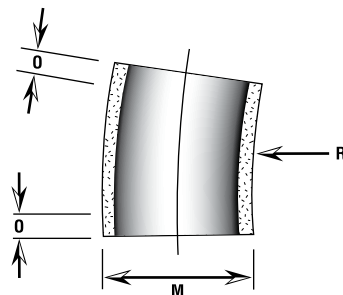

ELBOWS

Radii listed are available and larger radii can be supplied. Contact your local representative for more information. All bends are supplied with plain ends. To enhance installation, bends can be supplied with one or two bonded on couplings. Contact your local sales representative or Champion Fiberglass directly for information.

1 1/4" X 12"

Nominal Size	Type	Item No.	M	O-Tangent (min)	R - Radius (min)	Weight lbs	kg
¾	XW	07C-XW-50-P	1.41 (36)	6 (152)	12 (305)	0.71	(0.32)
1	XW	10C-XW-50-P	1.68 (43)	6 (152)	12 (305)	0.79	(0.36)
1¼	XW	12C-XW-50-P	2.02 (51)	6 (152)	12 (305)	0.96	(0.43)
1½	XW	15C-XW-50-P	2.26 (57)	6 (152)	12 (305)	1.38	(0.63)
2	XW	20D-XW-50-P	2.50 (63)	6 (152)	12 (305)	1.47	(0.67)
2½	XW	25D-XW-50-P	3.00 (76)	6 (152)	12 (305)	1.80	(0.82)
3	XW	30D-XW-50-P	4.00 (102)	6 (152)	12 (305)	2.45	(1.11)

1 1/4" X 24"

Nominal Size	Type	Item No.	M	O-Tangent (min)	R - Radius (min)	Weight lbs	kg
¾	XW	07C-XW-51-P	1.41 (36)	6 (152)	24 (610)	0.87	(0.39)
1	XW	10C-XW-51-P	1.68 (43)	6 (152)	24 (610)	0.97	(0.44)
1¼	XW	12C-XW-51-P	2.02 (51)	6 (152)	24 (610)	1.16	(0.53)
1½	XW	15C-XW-51-P	2.26 (57)	6 (152)	24 (610)	1.68	(0.76)
2	XW	20D-XW-51-P	2.50 (63)	6 (152)	24 (610)	1.79	(0.81)
2½	XW	25D-XW-51-P	3.00 (76)	6 (152)	24 (610)	2.19	(0.99)
3	XW	30D-XW-51-P	3.50 (89)	6 (152)	24 (610)	2.58	(1.17)
3½	XW	35D-XW-51-P	4.00 (102)	6 (152)	24 (610)	2.98	(1.35)
4	XW	40D-XW-51-P	4.50 (114)	6 (152)	24 (610)	3.38	(1.53)