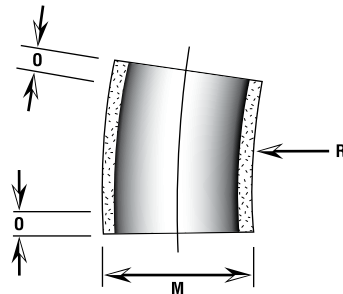

ELBOWS

Radii listed are available and larger radii can be supplied. Contact your local representative for more information. All bends are supplied with plain ends. To enhance installation, bends can be supplied with one or two bonded on couplings. Contact your local sales representative or Champion Fiberglass directly for information.

1 1/4" X 12"

Nominal Size	Type	Item No.	M	O-Tangent (min)	R - Radius (min)	Weight lbs	kg
¾	XW	07C-XW-50-P	1.41 (36)	6 (152)	12 (305)	0.71	(0.32)
1	XW	10C-XW-50-P	1.68 (43)	6 (152)	12 (305)	0.79	(0.36)
1¼	XW	12C-XW-50-P	2.02 (51)	6 (152)	12 (305)	0.96	(0.43)
1½	XW	15C-XW-50-P	2.26 (57)	6 (152)	12 (305)	1.38	(0.63)
2	XW	20D-XW-50-P	2.50 (63)	6 (152)	12 (305)	1.47	(0.67)
2½	XW	25D-XW-50-P	3.00 (76)	6 (152)	12 (305)	1.80	(0.82)
3	XW	30D-XW-50-P	4.00 (102)	6 (152)	12 (305)	2.45	(1.11)

1 1/4" X 24"

Nominal Size	Type	Item No.	M	O-Tangent (min)	R - Radius (min)	Weight lbs	kg
¾	XW	07C-XW-51-P	1.41 (36)	6 (152)	24 (610)	0.87	(0.39)
1	XW	10C-XW-51-P	1.68 (43)	6 (152)	24 (610)	0.97	(0.44)
1¼	XW	12C-XW-51-P	2.02 (51)	6 (152)	24 (610)	1.16	(0.53)
1½	XW	15C-XW-51-P	2.26 (57)	6 (152)	24 (610)	1.68	(0.76)
2	XW	20D-XW-51-P	2.50 (63)	6 (152)	24 (610)	1.79	(0.81)
2½	XW	25D-XW-51-P	3.00 (76)	6 (152)	24 (610)	2.19	(0.99)
3	XW	30D-XW-51-P	3.50 (89)	6 (152)	24 (610)	2.58	(1.17)
3½	XW	35D-XW-51-P	4.00 (102)	6 (152)	24 (610)	2.98	(1.35)
4	XW	40D-XW-51-P	4.50 (114)	6 (152)	24 (610)	3.38	(1.53)