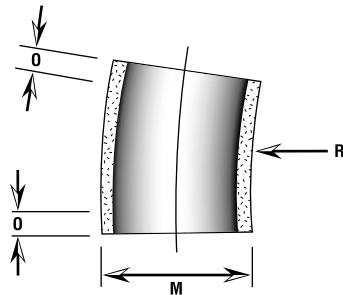

ELBOWS

Radii listed are available and larger radii can be supplied. Contact your local representative for more information. All bends are supplied with plain ends. To enhance installation, bends can be supplied with one or two bonded on couplings. Contact your local sales representative or Champion Fiberglass directly for information.

1 1/4" X 12"

Nominal Size	Type	Item No.	M	O-Tangent (min)	R - Radius (min)	Weight lbs	kg
¾	XW	07C-XW-50-P	1.41 (36)	6 (152)	12 (305)	0.71	(0.32)
1	XW	10C-XW-50-P	1.68 (43)	6 (152)	12 (305)	0.79	(0.36)
1¼	XW	12C-XW-50-P	2.02 (51)	6 (152)	12 (305)	0.96	(0.43)
1½	XW	15C-XW-50-P	2.26 (57)	6 (152)	12 (305)	1.38	(0.63)
2	XW	20D-XW-50-P	2.50 (63)	6 (152)	12 (305)	1.47	(0.67)
2½	XW	25D-XW-50-P	3.00 (76)	6 (152)	12 (305)	1.80	(0.82)
3	XW	30D-XW-50-P	4.00 (102)	6 (152)	12 (305)	2.45	(1.11)

1 1/4" X 24"

Nominal Size	Type	Item No.	M	O-Tangent (min)	R - Radius (min)	Weight lbs	kg
¾	XW	07C-XW-51-P	1.41 (36)	6 (152)	24 (610)	0.87	(0.39)
1	XW	10C-XW-51-P	1.68 (43)	6 (152)	24 (610)	0.97	(0.44)
1¼	XW	12C-XW-51-P	2.02 (51)	6 (152)	24 (610)	1.16	(0.53)
1½	XW	15C-XW-51-P	2.26 (57)	6 (152)	24 (610)	1.68	(0.76)
2	XW	20D-XW-51-P	2.50 (63)	6 (152)	24 (610)	1.79	(0.81)
2½	XW	25D-XW-51-P	3.00 (76)	6 (152)	24 (610)	2.19	(0.99)
3	XW	30D-XW-51-P	3.50 (89)	6 (152)	24 (610)	2.58	(1.17)
3½	XW	35D-XW-51-P	4.00 (102)	6 (152)	24 (610)	2.98	(1.35)
4	XW	40D-XW-51-P	4.50 (114)	6 (152)	24 (610)	3.38	(1.53)